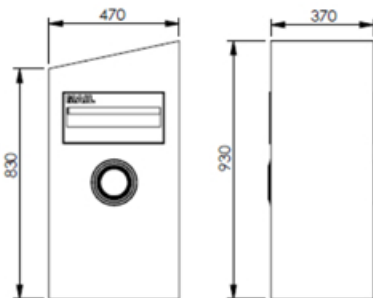

- Structurally more rigid than others
- Whipper Snippers will not "chew out" the base
- Improved and more sound Installation method
- Optional Paper Tube assembly
- Can be custom made in multiple mailbox units

MODERNA

VECTRA

Finished in a UV Stable Polysand Render Finish with "Paperbark" as the standard colour. Can be easily repainted to suit your requirements.

For Installation embed Reo bar in concrete pad. Bring concrete up on 45 degree angle on all sides of the mailbox for approx 20mm

Shrouded in 4mm "Modak Board" for Whipper Snipper Resistant Finish

M Grade (High Density) Polystyrene for Superior Longevity

*100 uPvc Lining for Paper Tube Hole

Cast Aluminium Key Lock Front & Back

*Aluminium Paper Ring