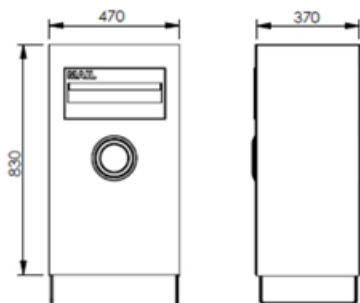

- Structurally more rigid than others
- Whipper Snippers will not "chew out" the base
- Improved and more sound Installation method
- Optional Paper Tube assembly
- Can be custom made in multiple mailbox units

MODERNA

VECTRA

Finished in a UV Stable Polysand Render Finish with "Paperbark" as the standard colour. Can be easily repainted to suit your requirements.

For Installation embed Reo bar in concrete pad. Bring concrete up on 45 degree angle on all sides of the mailbox for approx 20mm