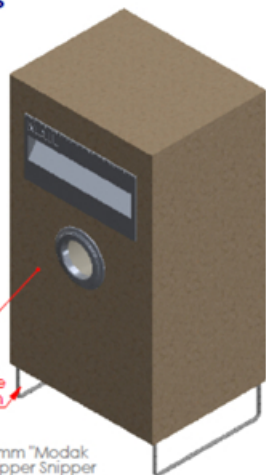

- Structurally more rigid than others
- Whipper Snippers will not "chew out" the base
- Improved and more sound Installation method
- Optional Paper Tube assembly
- Can be custom made in multiple mailbox units

MODERNA

VECTRA

Finished in a UV Stable Polysand Render Finish with "Paperbark" as the standard colour. Can be easily repainted to suit your requirements.

For Installation embed Reo bar in concrete pad. Bring concrete up on 45 degree angle on all sides of the mailbox for approx 20mm

Shrouded in 4mm "Modak Board" for Whipper Snipper Resistant Finish

M Grade (High Density) Polystyrene for Superior Longevity

*100 uPvc Lining for Paper Tube Hole

Cast Aluminium Key Lock Front & Back

*Aluminium Paper Ring

Y Bar for Logical and easy Installation

MAILMASTER
excellence in a box

* The Paper Tube assembly is and optional extra